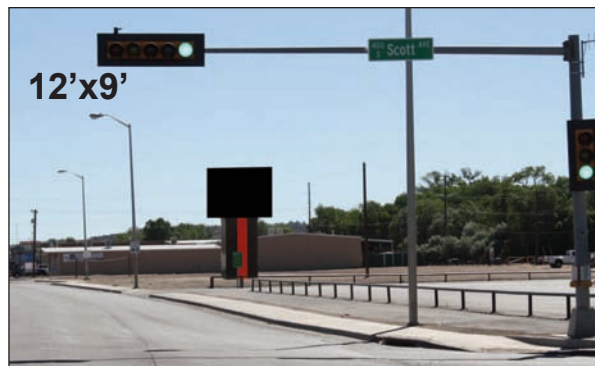

24'x12'

Intersection of Hwy. 64 and CR 6400 in Kirtland

18'x10'

Digital Billboard is located in front of the Circle K in Flora Vista. Digital Billboard faces east.

12'x9'

San Juan Blvd. Digital Billboard is located by Washington Federal.

100 W. Apache St. • Farmington, NM 87401 • 505-516-1230

MAJESTIC MEDIA

LUNCH DRIVE TIME PACKAGE

MONDAY - FRIDAY 11:00am-2:00pm

ALLEN THEATRES

Digital Billboard is located in front of Allen Theatre 8 on 20th Street. Digital Billboard is double sided.