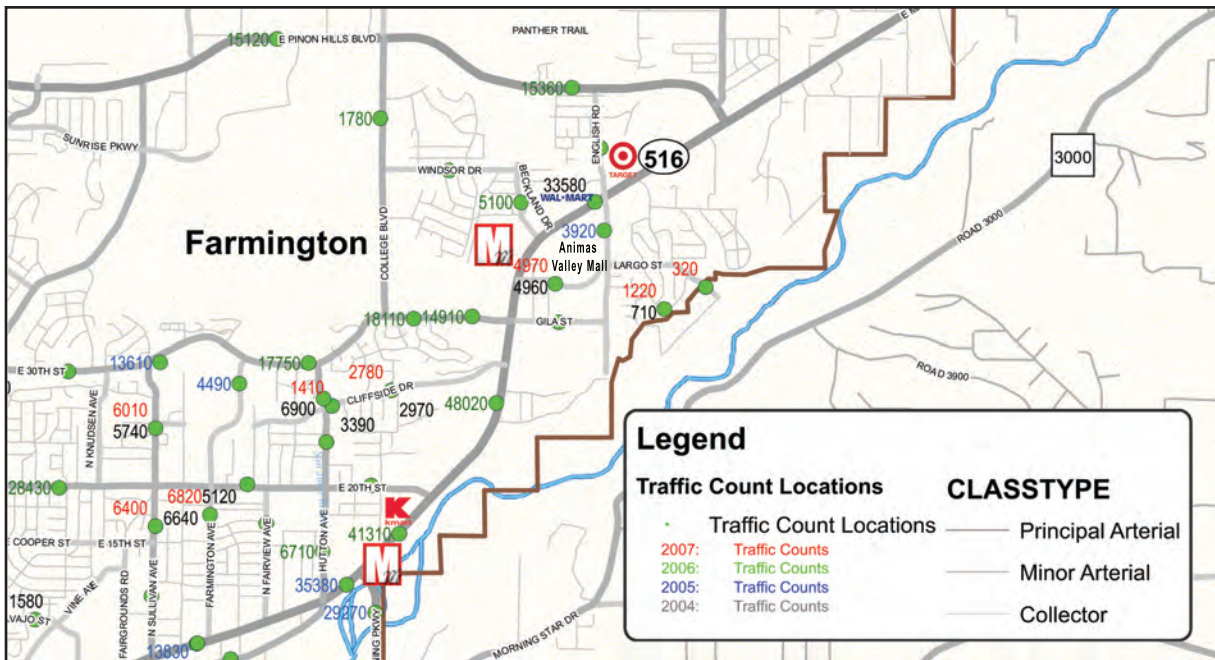

Minimum Monthly Order — \$250

Weekly Order — \$125

Production Fees: \$25 per ad. All costs are Net.

Intersection of Main Street and Browning Parkway.

Farmington Traffic Count

Source: www.farmingtonmpo.org/trafficcounts

Over 40,000 vehicles per day.

More than 1.2 million vehicles pass by this information center each month.

100 W. Apache St. • Farmington, NM 87401 • 505-516-1230

FARMINGTON

4400 East Main Street

RATE CARD

:08 SECOND AD

Over 48,000 vehicles per day.

More than 1.5 million vehicles pass by this information center each month.

100 W. Apache St. • Farmington, NM 87401 • 505-516-1230

KIRTLAND

CR 6400

RATE CARD

:08 SECOND AD			
DAY	TIME	PROGRAM	RATE
M-F	5am-10am	Weekday AM	.75
M-F	10am-4pm	Weekday Daytime	.50
M-F	4pm-7pm	Weekday Prime	.75
M-F	7pm-1am	Weekday Late	.35
Sat.	5 am-7pm	Saturday	.75
Sat.	7pm-1am	Saturday Late	.35
Sun.	5am-12am	Sunday	.35

More than 750,000 vehicles pass by this information center each month.

100 W. Apache St. • Farmington, NM 87401 • 505-516-1230