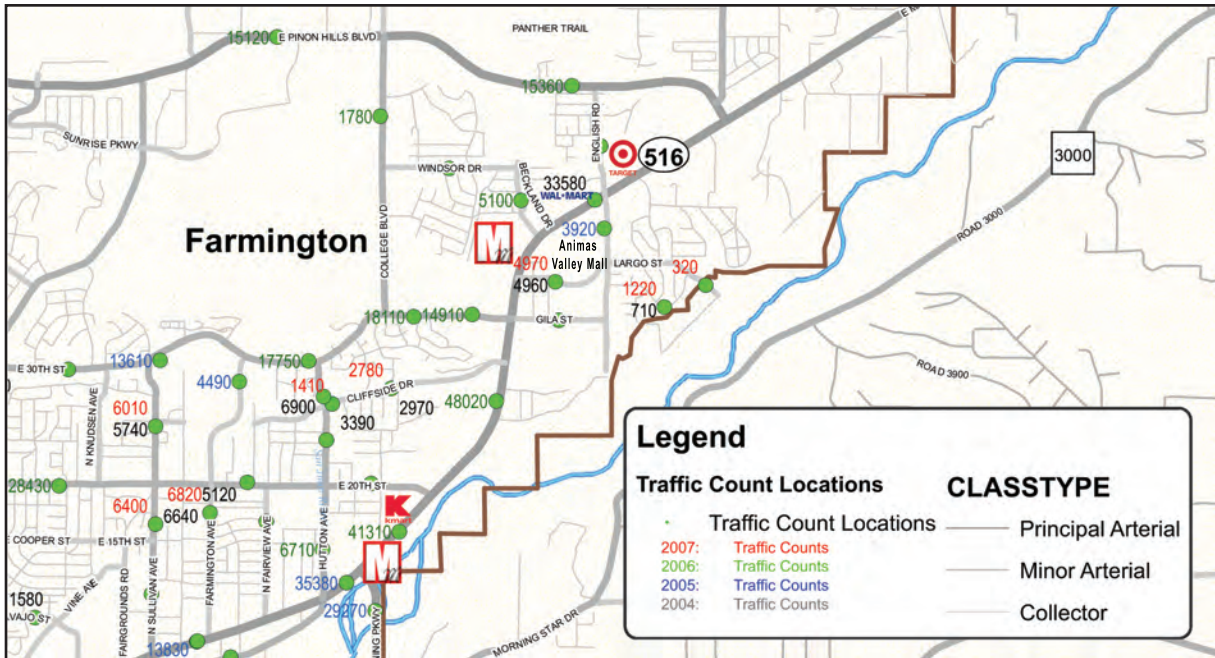

Over 40,000 vehicles per day.

More than 1.2 million vehicles pass by this information center each month.

100 W. Apache St. • Farmington, NM 87401 • 505-516-1230

FARMINGTON

4400 East Main Street

RATE CARD

:08 SECOND AD

Minimum Monthly Order — \$350

Weekly Order — \$175

Production Fees: \$25 per ad. All costs are Net.

Across from the Animas Valley Mall, Sams Club & WalMart.

Farmington Traffic Count

Source: www.farmingtonmpo.org/trafficcounts

Over 48,000 vehicles per day.

More than 1.5 million vehicles pass by this information center each month.

100 W. Apache St. • Farmington, NM 87401 • 505-516-1230

KIRTLAND

CR 6400

RATE CARD

:08 SECOND AD			
DAY	TIME	PROGRAM	RATE
M-F	5am-10am	Weekday AM	.75
M-F	10am-4pm	Weekday Daytime	.50
M-F	4pm-7pm	Weekday Prime	.75
M-F	7pm-1am	Weekday Late	.35
Sat.	5 am-7pm	Saturday	.75
Sat.	7pm-1am	Saturday Late	.35
Sun.	5am-12am	Sunday	.35

Minimum Monthly Order — \$350

Weekly Order — \$175

Production Fees: \$25 per ad. All costs are Net.

Intersection of Hwy. 64 and CR 6400.

Kirtland Traffic Count

Source: www.farmingtonmpo.org/trafficcounts

Over 25,000 vehicles per day.