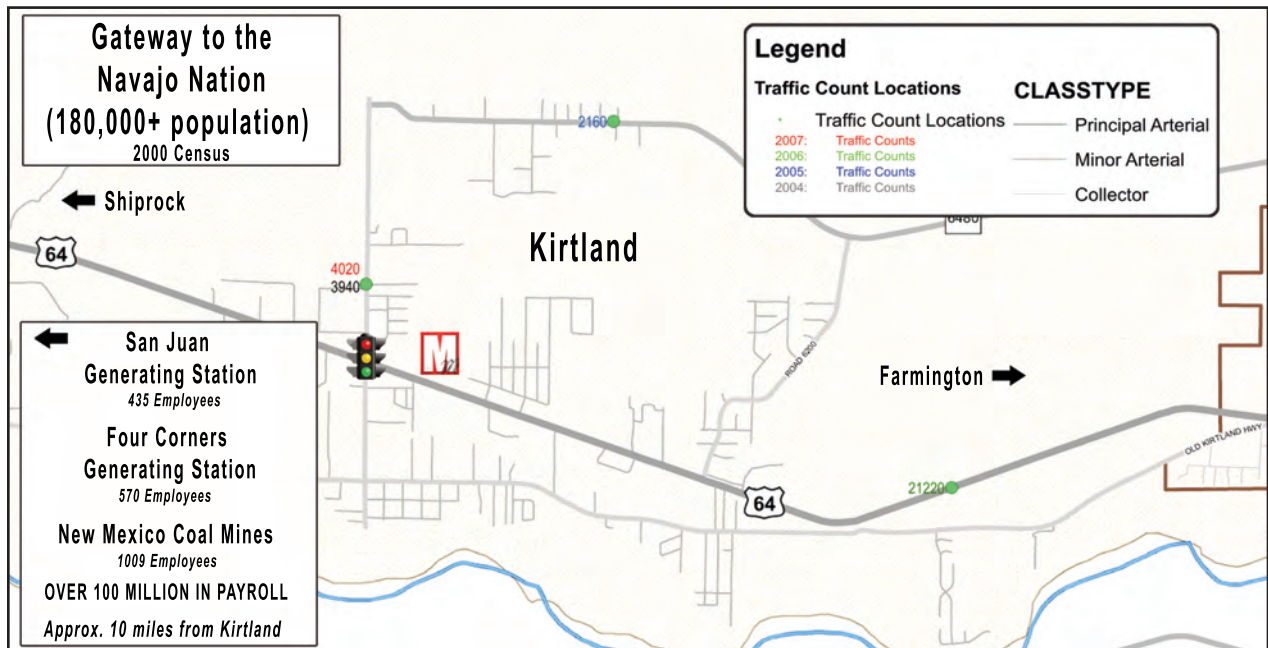

Minimum Monthly Order — \$350

Weekly Order — \$175

Production Fees: \$25 per ad. All costs are Net.

Intersection of Hwy. 64 and CR 6400.

Kirtland Traffic Count

Source: www.farmingtonmpo.org/trafficcounts

Over 25,000 vehicles per day.